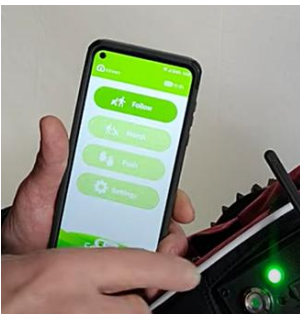

CaddyTrek®

Using Bluetooth with CaddyTrek App

Bluetooth Capabilities

The CaddyTrek R3X has Bluetooth capabilities where you can control your cart with your phone using the CaddyTrek app. You can download the app from your play store.

1. First go to your app store (on your phone) and download "CaddyTrek R3X App."

2. Turn on R3X and wait about 45 seconds for the camera to warm up
3. Click on the CaddyTrek R3X app (from device)

4. Click on "Search for CaddyTrek"

5. Once located, click twice on "FTR-BLE-r3x-a-F4CA-4" box

6. When the "FTR-BLE-r3x-a-F4CA-4" box turns solid green, click again

7. Cart will then double beep, indicating you are in Bluetooth mode.

The led lights will change color depending on which mode you are in.