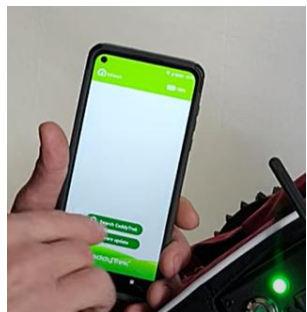

CaddyTrek®

Using Bluetooth with CaddyTrek App

Bluetooth Capabilities

The CaddyTrek R3X has Bluetooth capabilities where you can control your cart with your phone using the CaddyTrek app. You can download the app from your play store.

1. First go to your app store (on your phone) and download "CaddyTrek R3X App."

2. Turn on R3X and wait about 45 seconds for the camera to warm up
3. Click on the CaddyTrek R3X app (from device)

4. Click on "Search for CaddyTrek"

5. Once located, click twice on "FTR-BLE-r3x-a-F4CA-4" box

6. When the "FTR-BLE-r3x-a-F4CA-4" box turns solid green, click again

7. Cart will then double beep, indicating you are in Bluetooth mode.

The led lights will change color depending on which mode you are in.