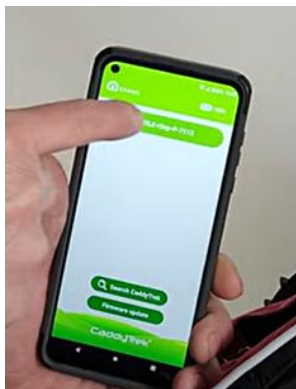

CaddyTrek®

Using Bluetooth with CaddyTrek App

Bluetooth Capabilities

The CaddyTrek R3X has Bluetooth capabilities where you can control your cart with your phone using the CaddyTrek app. You can download the app from your play store.

1. First go to your app store (on your phone) and download "CaddyTrek R3X App."

2. Turn on R3X and wait about 45 seconds for the camera to warm up
3. Click on the CaddyTrek R3X app (from device)

4. Click on "Search for CaddyTrek"

5. Once located, click twice on "FTR-BLE-r3x-a-F4CA-4" box

6. When the "FTR-BLE-r3x-a-F4CA-4" box turns solid green, click again

7. Cart will then double beep, indicating you are in Bluetooth mode.

The led lights will change color depending on which mode you are in.