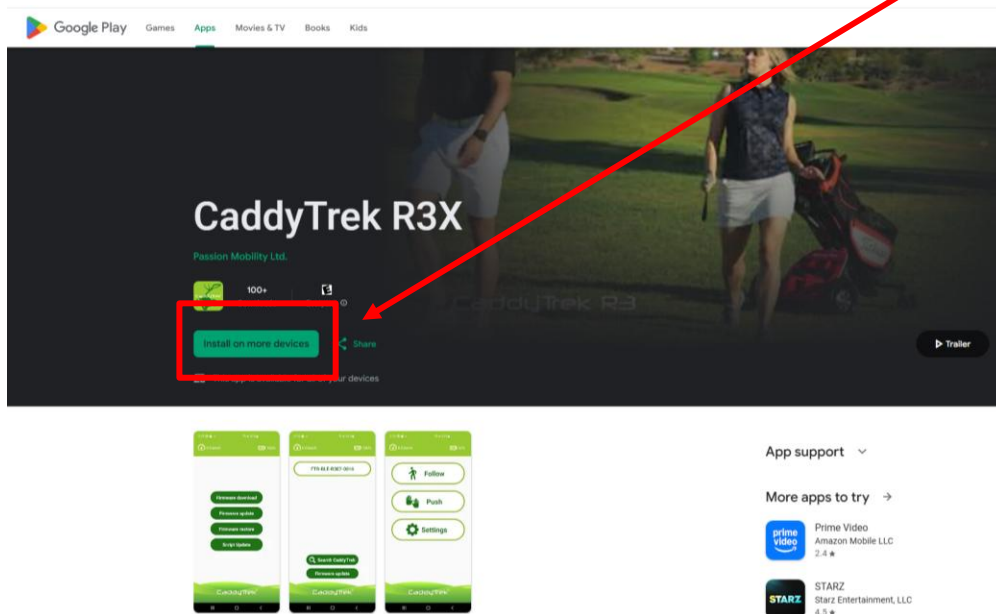

CaddyTrek®

Using Bluetooth with CaddyTrek App

Bluetooth Capabilities

The CaddyTrek R3X has Bluetooth capabilities where you can control your cart with your phone using the CaddyTrek app. You can download the app from your play store.

1. First go to your app store (on your phone) and download "CaddyTrek R3X App."

2. Turn on R3X and wait about 45 seconds for the camera to warm up
3. Click on the CaddyTrek R3X app (from device)

4. Click on "Search for CaddyTrek"

5. Once located, click twice on "FTR-BLE-r3x-a-F4CA-4" box

6. When the "FTR-BLE-r3x-a-F4CA-4" box turns solid green, click again

7. Cart will then double beep, indicating you are in Bluetooth mode.

The led lights will change color depending on which mode you are in.