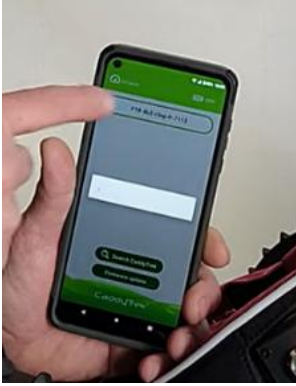

CaddyTrek®

Using Bluetooth with CaddyTrek App

Bluetooth Capabilities

The CaddyTrek R3X has Bluetooth capabilities where you can control your cart with your phone using the CaddyTrek app. You can download the app from your play store.

1. First go to your app store (on your phone) and download "CaddyTrek R3X App."

2. Turn on R3X and wait about 45 seconds for the camera to warm up
3. Click on the CaddyTrek R3X app (from device)

4. Click on "Search for CaddyTrek"

5. Once located, click twice on "FTR-BLE-r3x-a-F4CA-4" box

6. When the "FTR-BLE-r3x-a-F4CA-4" box turns solid green, click again

7. Cart will then double beep, indicating you are in Bluetooth mode.

The led lights will change color depending on which mode you are in.